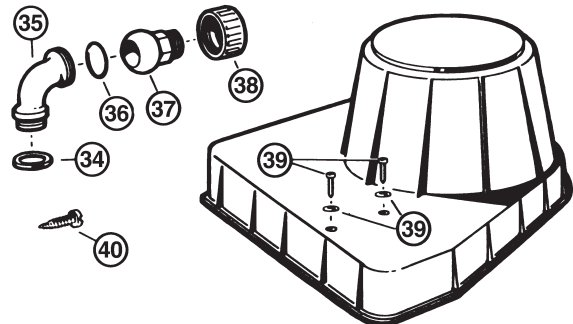

Perflex®

EC65, EC65A, EC75 AND EC75A EXTENDED-CYCLE D.E. FILTER REPLACEMENT PARTS

Parts Diagram

Filters

SERIES EC65 – STANDARD

SERIES EC65 SYSTEM III

Parts Listing

Ref. No.	Part No.	Description	Ctn. Qty.	No. Req'd
1	ECX11206	Bump Mechanism Cover	4	1
2	ECX1019	Cover Screw	20	2
3a	ECX1321A*	Vent Valve (Threaded) w/O-Ring	25	1
3b	ECX1322A	Vent Valve (Threaded) w/O-Ring	25	1
4	ECX11194AT**	Filter Head w/New Vent Valve	1	1
5	ECX100Z9	Roll Pin	10	2
5a	ECX4236A	Bump Screw Kit	10	1
6	ECX1040	Bump Handle Ass'y. (Noryl®) – incl. Pin, Shoulder Screw, Nut	5	1
7	ECX2706A	Handle Grip – for Metal Handle — Discontinued	5	1
7	ECX1007	Bump Handle, Metal — Discontinued (use ECX1040)	—	—
—	ECX1037B	Bump Handle Grip – Noryl	5	1
8	ECX176855†	¼" – 20 Hex. Head Nut	25	15
9	ECX1252†	¼" x 1 1/16" O.D. Flat Washer	25	30
10	ECX1230	Decal – Operation	10	1
11	SPX1500N1††	Tube Sheet Screw	25	16
11a	ECX1641125	No. 10 Flat Washer	25	16
12	ECX1110	Bump Shaft	1	1
13	ECX9611246†††	O-Ring	25	3
14	ECX1014†††	Retainer	25	2
15	ECX1011†††	Thrust Washer	10	2
15a	ECX1014A	Shaft Kit (includes 13, 14 & 15)	10	1
16	ECX1104	Tube Sheet (Top)	10	1
17	ECX1105	Diaphragm Gasket	10	1
18	ECX1103	Tube Sheet (Bottom)	10	1
19	SPX1500Y1††	Tube Sheet Nut	25	16
20a	ECX1031	Flex-Tube Assembly – 13 3/8" Long (EC65)	10	120
20b	ECX1032	Flex-Tube Assembly – 16 1/4" Long (EC75)	10	120
21	ECX1642215†	¼" – 20 x 1 3/4" Hex. Head Bolt	10	15
22	SP0723	Ball-Type Drain Valve	24	1
23	ECX4220A	Elbow Assembly w/Check Valve	10	1
24	ECX4077B1	Check Valve	10	1
25	ECX4212A	Retainer (1989-prior)	10	2
26a	SPX1425Z6	O-Ring (1989-prior)	10	1
26b	SPX1500W	O-Ring (1990)	10	1
27	ECX4201CA	Inlet Fitting w/ECX4077B1 Check Valve (1989-prior)	10	1
28	ECX27081	Pressure Gauge	10	1
28a	ECX27091	Pressure Gauge, Back Mount	10	1
28b	ECX12866	Gauge/Port Adapter	5	1
28c	ECX1287	Adapter O-Ring	25	1
29	ECX11184AT**	Filter Body w/new Elbow Assembly	1	1
★	SPX1500NYA	Tube Sheet Bolt Set (includes 11 & 19)	10	1
★★	ECX1642A	Tank Bolt Kit (EC65, 75 – includes 8, 9 & 21)	10	1
—	ECX1251	Flex-Tube Nest (EC65) – includes Items 11 thru 20	1	—
—	ECX125175	Flex-Tube Nest (EC75) – includes Items 11 thru 20	1	—