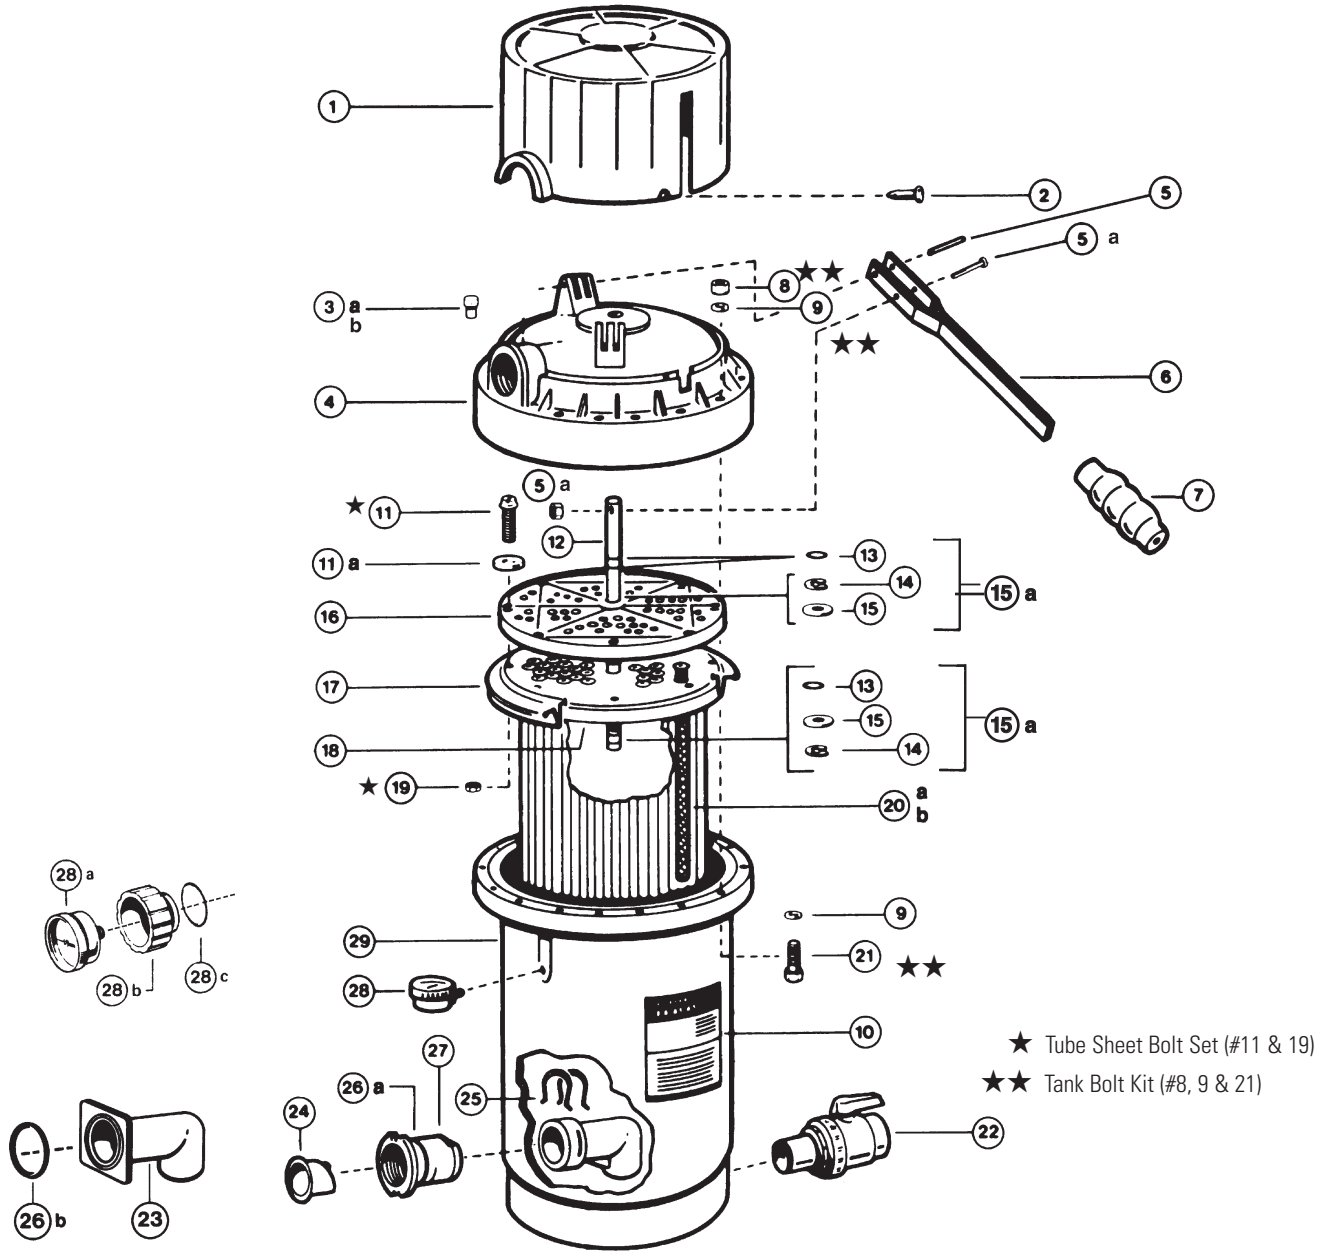

Perflex®

EC65, EC65A, EC75 AND EC75A EXTENDED-CYCLE D.E. FILTER REPLACEMENT PARTS

Parts Diagram

Filters

Parts Listing

Ref. No.	Part No.	Description	Ctn. Qty.	No. Req'd
1	ECX11206	Bump Mechanism Cover	4	1
2	ECX1019	Cover Screw	20	2
3a	ECX1321A*	Vent Valve (Threaded) w/O-Ring	25	1
3b	ECX1322A	Vent Valve (Threaded) w/O-Ring	25	1
4	ECX11194AT**	Filter Head w/New Vent Valve	1	1
5	ECX100Z9	Roll Pin	10	2
5a	ECX4236A	Bump Screw Kit	10	1
6	ECX1040	Bump Handle Ass'y. (Noryl®) – incl. Pin, Shoulder Screw, Nut	5	1
7	ECX2706A	Handle Grip – for Metal Handle — Discontinued	5	1
7	ECX1007	Bump Handle, Metal — Discontinued (use ECX1040)	—	—
—	ECX1037B	Bump Handle Grip – Noryl	5	1
8	ECX176855†	¼" – 20 Hex. Head Nut	25	15
9	ECX1252†	¼" x 1 1/16" O.D. Flat Washer	25	30
10	ECX1230	Decal – Operation	10	1
11	SPX1500N1††	Tube Sheet Screw	25	16
11a	ECX1641125	No. 10 Flat Washer	25	16
12	ECX1110	Bump Shaft	1	1
13	ECX9611246†††	O-Ring	25	3
14	ECX1014†††	Retainer	25	2
15	ECX1011†††	Thrust Washer	10	2
15a	ECX1014A	Shaft Kit (includes 13, 14 & 15)	10	1
16	ECX1104	Tube Sheet (Top)	10	1
17	ECX1105	Diaphragm Gasket	10	1
18	ECX1103	Tube Sheet (Bottom)	10	1
19	SPX1500Y1††	Tube Sheet Nut	25	16
20a	ECX1031	Flex-Tube Assembly – 13 3/8" Long (EC65)	10	120
20b	ECX1032	Flex-Tube Assembly – 16 1/4" Long (EC75)	10	120
21	ECX1642215†	¼" – 20 x 1 3/4" Hex. Head Bolt	10	15
22	SP0723	Ball-Type Drain Valve	24	1
23	ECX4220A	Elbow Assembly w/Check Valve	10	1
24	ECX4077B1	Check Valve	10	1
25	ECX4212A	Retainer (1989-prior)	10	2
26a	SPX1425Z6	O-Ring (1989-prior)	10	1
26b	SPX1500W	O-Ring (1990)	10	1
27	ECX4201CA	Inlet Fitting w/ECX4077B1 Check Valve (1989-prior)	10	1
28	ECX27081	Pressure Gauge	10	1
28a	ECX27091	Pressure Gauge, Back Mount	10	1
28b	ECX12866	Gauge/Port Adapter	5	1
28c	ECX1287	Adapter O-Ring	25	1
29	ECX11184AT**	Filter Body w/new Elbow Assembly	1	1
★	SPX1500NYA	Tube Sheet Bolt Set (includes 11 & 19)	10	1
★★	ECX1642A	Tank Bolt Kit (EC65, 75 – includes 8, 9 & 21)	10	1
—	ECX1251	Flex-Tube Nest (EC65) – includes Items 11 thru 20	1	—
—	ECX125175	Flex-Tube Nest (EC75) – includes Items 11 thru 20	1	—

Series EC65 – Standard

30	ECX27071	1- 9/16" I.D. Clear Hose	5	1
31	ECX18028	Hose Clamp	10	2
32	SPX1105Z4	1 1/2" Elbow Hose Adapter	50	2
33	ECX30442D	Pump Mounting Base	10	1

Series EC65 System III

34	SPX1485C	Gasket	10	1
35	SPX1485B	Pump Discharge Elbow	10	1
36	SPX1425Z6	O-Ring	10	1
37	SPX1485A	Union Ball End	5	1
38	SPX1480C	Union Nut	10	1
39	ECX1161Z2	Pump Mounting Screw Set	10	2
40	SPX1600Z52	Anchor Screw (Pkg. of 2)	1	2

*Limited Quantity Available – Replace with ECX1322A.

††Limited Quantity Available – Replace with SPX1500NYA.

**For Ivory color drop the "T"; Limited Quantity Available.

†††Limited Quantity Available – Replace with ECX1014A.

†Limited Quantity Available – Replace with ECX1642A.