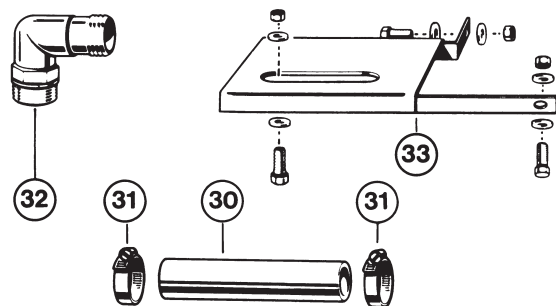

Perflex®

EC65, EC65A, EC75 AND EC75A EXTENDED-CYCLE D.E. FILTER REPLACEMENT PARTS

Parts Diagram

Filters

SERIES EC65 – STANDARD

SERIES EC65 SYSTEM III

Parts Listing

Ref. No.	Part No.	Description	Ctn. Qty.	No. Req'd
1	ECX11206	Bump Mechanism Cover	4	1
2	ECX1019	Cover Screw	20	2
3a	ECX1321A*	Vent Valve (Threaded) w/O-Ring	25	1
3b	ECX1322A	Vent Valve (Threaded) w/O-Ring	25	1
4	ECX11194AT**	Filter Head w/New Vent Valve	1	1
5	ECX100Z9	Roll Pin	10	2
5a	ECX4236A	Bump Screw Kit	10	1
6	ECX1040	Bump Handle Ass'y. (Noryl®) – incl. Pin, Shoulder Screw, Nut	5	1
7	ECX2706A	Handle Grip – for Metal Handle — Discontinued	5	1
7	ECX1007	Bump Handle, Metal — Discontinued (use ECX1040)	—	—
—	ECX1037B	Bump Handle Grip – Noryl	5	1
8	ECX176855†	¼" – 20 Hex. Head Nut	25	15
9	ECX1252†	¼" x 1 1/16" O.D. Flat Washer	25	30
10	ECX1230	Decal – Operation	10	1
11	SPX1500N1††	Tube Sheet Screw	25	16
11a	ECX1641125	No. 10 Flat Washer	25	16
12	ECX1110	Bump Shaft	1	1
13	ECX9611246†††	O-Ring	25	3
14	ECX1014†††	Retainer	25	2
15	ECX1011†††	Thrust Washer	10	2
15a	ECX1014A	Shaft Kit (includes 13, 14 & 15)	10	1
16	ECX1104	Tube Sheet (Top)	10	1
17	ECX1105	Diaphragm Gasket	10	1
18	ECX1103	Tube Sheet (Bottom)	10	1
19	SPX1500Y1††	Tube Sheet Nut	25	16
20a	ECX1031	Flex-Tube Assembly – 13 3/8" Long (EC65)	10	120
20b	ECX1032	Flex-Tube Assembly – 16 1/4" Long (EC75)	10	120
21	ECX1642215†	¼" – 20 x 1 3/4" Hex. Head Bolt	10	15
22	SP0723	Ball-Type Drain Valve	24	1
23	ECX4220A	Elbow Assembly w/Check Valve	10	1
24	ECX4077B1	Check Valve	10	1
25	ECX4212A	Retainer (1989-prior)	10	2
26a	SPX1425Z6	O-Ring (1989-prior)	10	1
26b	SPX1500W	O-Ring (1990)	10	1
27	ECX4201CA	Inlet Fitting w/ECX4077B1 Check Valve (1989-prior)	10	1
28	ECX27081	Pressure Gauge	10	1
28a	ECX27091	Pressure Gauge, Back Mount	10	1
28b	ECX12866	Gauge/Port Adapter	5	1
28c	ECX1287	Adapter O-Ring	25	1
29	ECX11184AT**	Filter Body w/new Elbow Assembly	1	1
★	SPX1500NYA	Tube Sheet Bolt Set (includes 11 & 19)	10	1
★★	ECX1642A	Tank Bolt Kit (EC65, 75 – includes 8, 9 & 21)	10	1
—	ECX1251	Flex-Tube Nest (EC65) – includes Items 11 thru 20	1	—
—	ECX125175	Flex-Tube Nest (EC75) – includes Items 11 thru 20	1	—